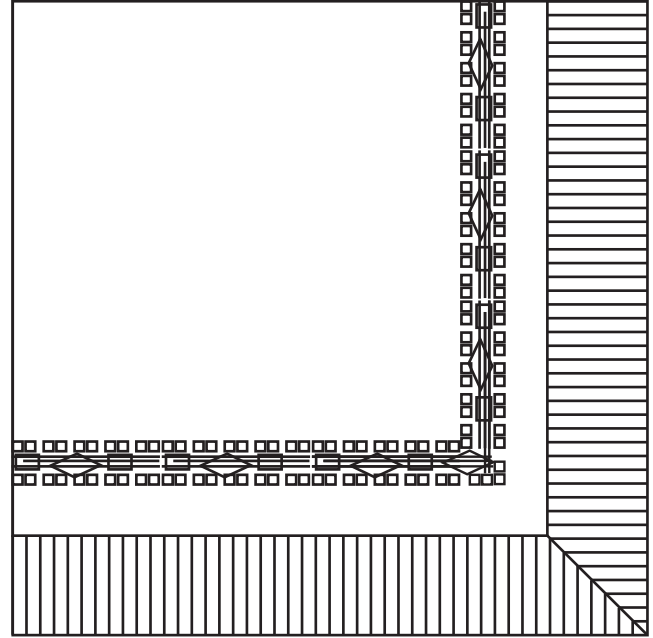

CUSTOM PRINTED NAPKINS

Shapes & sizes available

Coin edge (Facial)

Diamond edge (Facial)

Beverage or Luncheon

CUSTOM PRINTED NAPKINS

Shapes & sizes available

Back panel

15"
1/8th
Fold Dinner
Coin edge

Front panel

Back panel

15" & 17"
1/8th
Fold Dinner
Diamond edge

Back panel